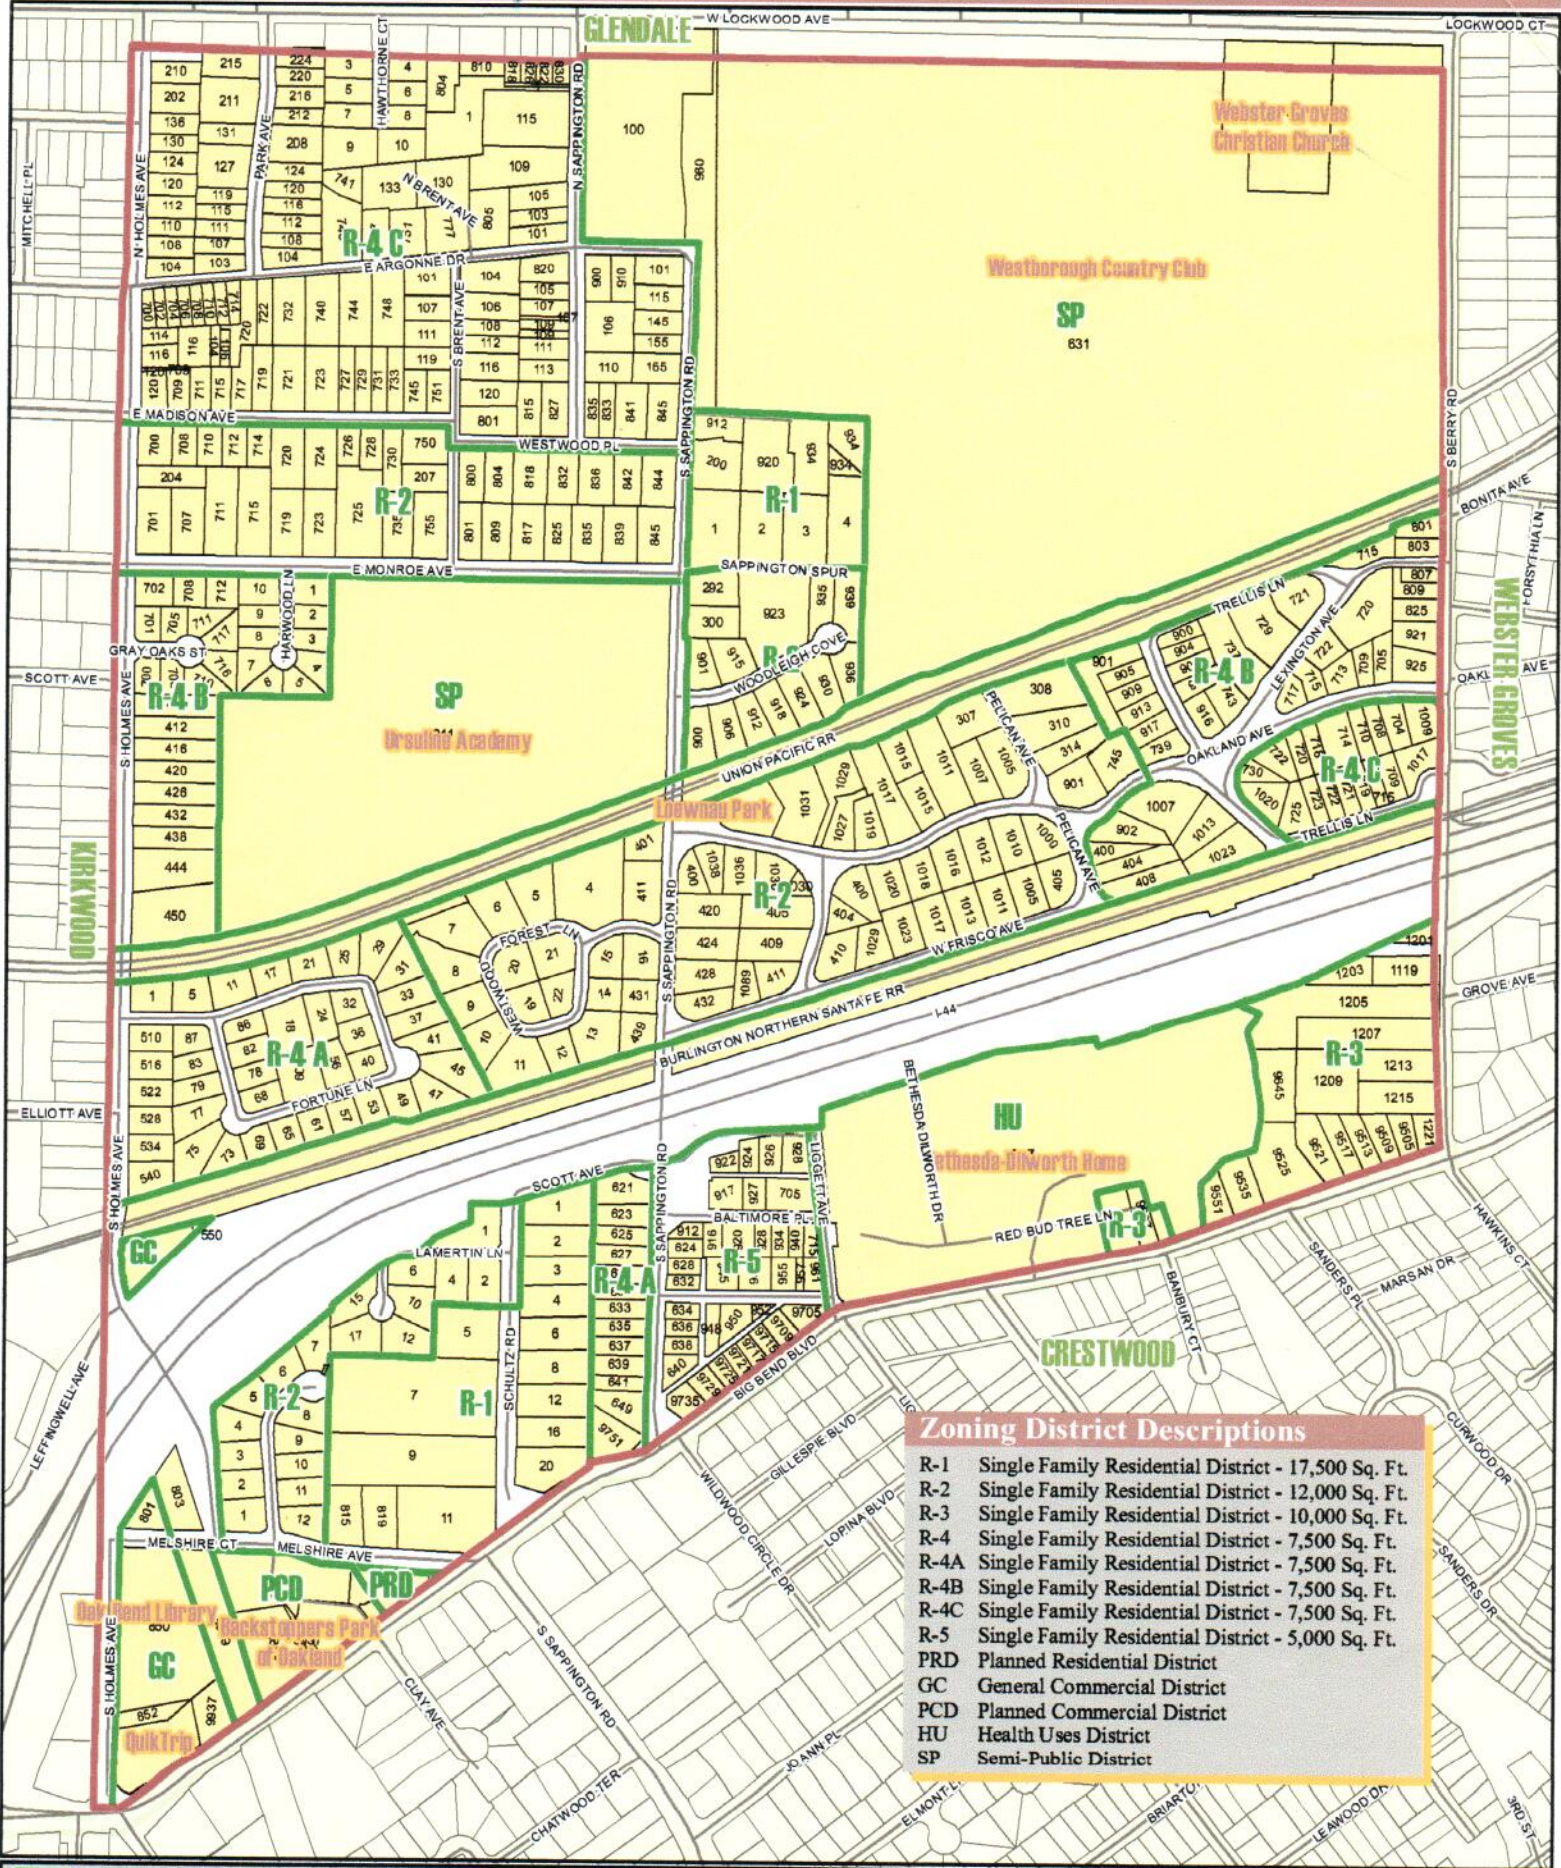

## ZONING DISTRICTS

### Zoning District Descriptions

- R-1 Single Family Residential District - 17,500 Sq. Ft.
- R-2 Single Family Residential District - 12,000 Sq. Ft.
- R-3 Single Family Residential District - 10,000 Sq. Ft.
- R-4 Single Family Residential District - 7,500 Sq. Ft.
- R-4A Single Family Residential District - 7,500 Sq. Ft.
- R-4B Single Family Residential District - 7,500 Sq. Ft.
- R-4C Single Family Residential District - 7,500 Sq. Ft.
- R-5 Single Family Residential District - 5,000 Sq. Ft.
- PRD Planned Residential District
- GC General Commercial District
- PCD Planned Commercial District
- HU Health Uses District
- SP Semi-Public District